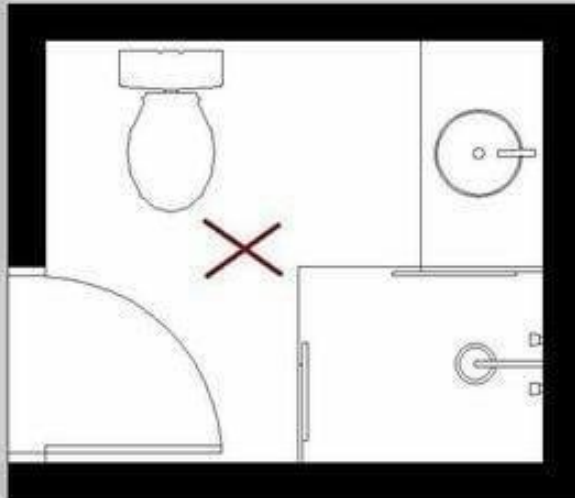

الصح والخطأ

BANHEIRO 3

أسس التصميم الداخلي

٢٠٢١ / ٢٠٢٠

مقدمة عامة

فرش الفراغات الداخلية

PRINCIPALS
INTERIOR DESIGN

المراجع: