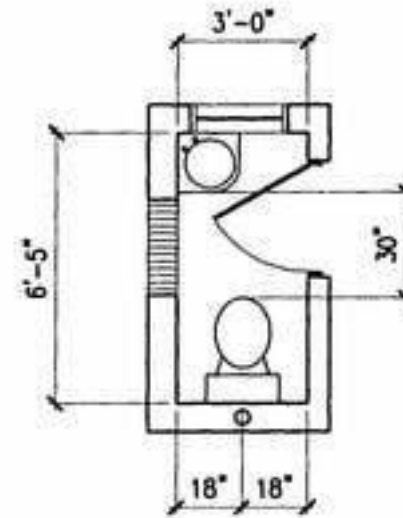

طريقة فرش الحمامات فى المسقط الأفقى

أسس التصميم الداخلى

٢٠٢١ / ٢٠٢٠

مقدمة عامة

فرش الفراغات الداخلية

PRINCIPALS
INTERIOR DESIGN

THREE-FIXTURE BATHROOMS

TWO-FIXTURE BATHROOMS

المراجع: